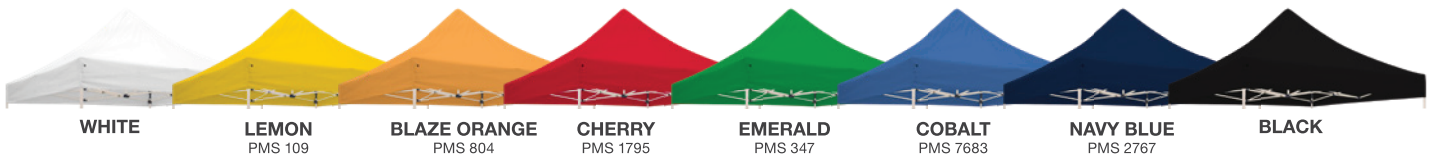

Stake Kit

10' CANOPY STOCK COLORS

WHITE

LEMON
PMS 109

BLAZE ORANGE
PMS 804

CHERRY
PMS 1795

EMERALD
PMS 347

COBALT
PMS 7683