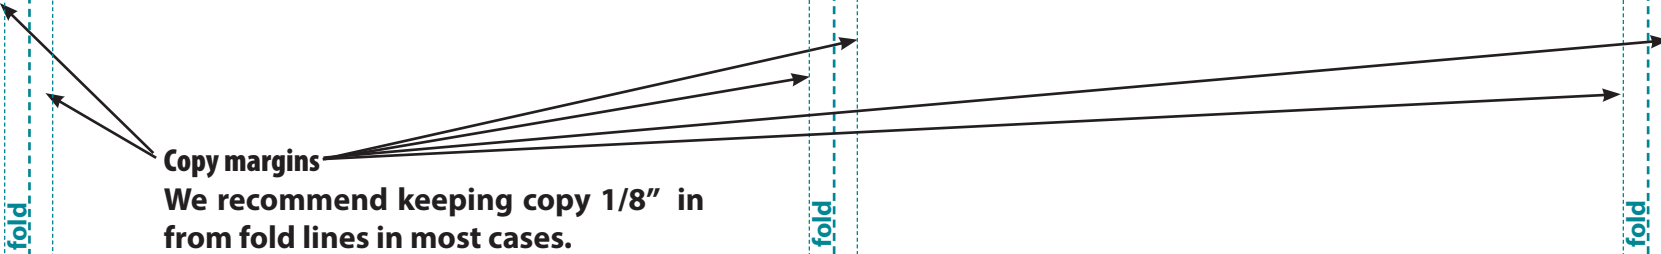

# EDDM Mailer Folded 17x11 Double Parallel Fold

folds to 4.25x11

**Actual size is 16.875x11**

Place this template in a separate layer  
in your layout program and delete or turn off  
before sending/exporting your file.

To use this template for the inside  
of your print project, flip it horizontally.

**Inside Panel**  
4.1875" wide  
(inside panels need to be 1/16" shorter than outside panels)

**Inside Panel**  
4.1875" wide  
(inside panels need to be 1/16" shorter than outside panels)

**Outside Back Panel**  
4.25" wide

**Outside Front Panel**  
4.25" wide

**Bleed**  
For borderless edges, extend images,  
photos and/or solid background colors  
1/8" beyond the edge of the page. This  
area (yellow) will be trimmed during  
the finishing process. It should not  
contain any information you intend to  
be seen or read.

**Copy margins**  
We recommend keeping copy 1/8" in  
from fold lines in most cases.

**Margin**  
For best results keep text and images  
that must be seen and read at least  
1/8" from edge of page.

**Trim**  
Edge of page.