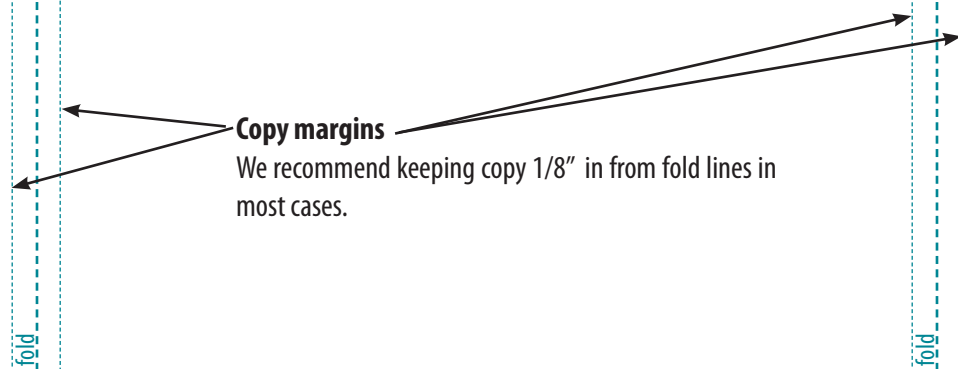

Conquest Graphics 14x8.5 TriFold Newsletter folds to 4.6875x8.5

Place this template in a separate layer
in your layout program and delete or turn off
before sending/exporting your file.

To use this template for the inside
of your print project, flip it horizontally.

Margin →
For best results keep text and images that must be seen
and read at least 1/8" from edge of page.

Inside Panel
(this panel is 1/16" smaller than front and back panels)
4.625" wide

Back Panel
4.6875" wide

Front Panel
4.6875" wide

Copy margins
We recommend keeping copy 1/8" in from fold lines in
most cases.

Bleed
For borderless edges, extend images, photos and/or
solid background colors 1/8" beyond the edge of the
page. This area (yellow) will be trimmed during the
finishing process. It should not contain any information
you intend to be seen or read.