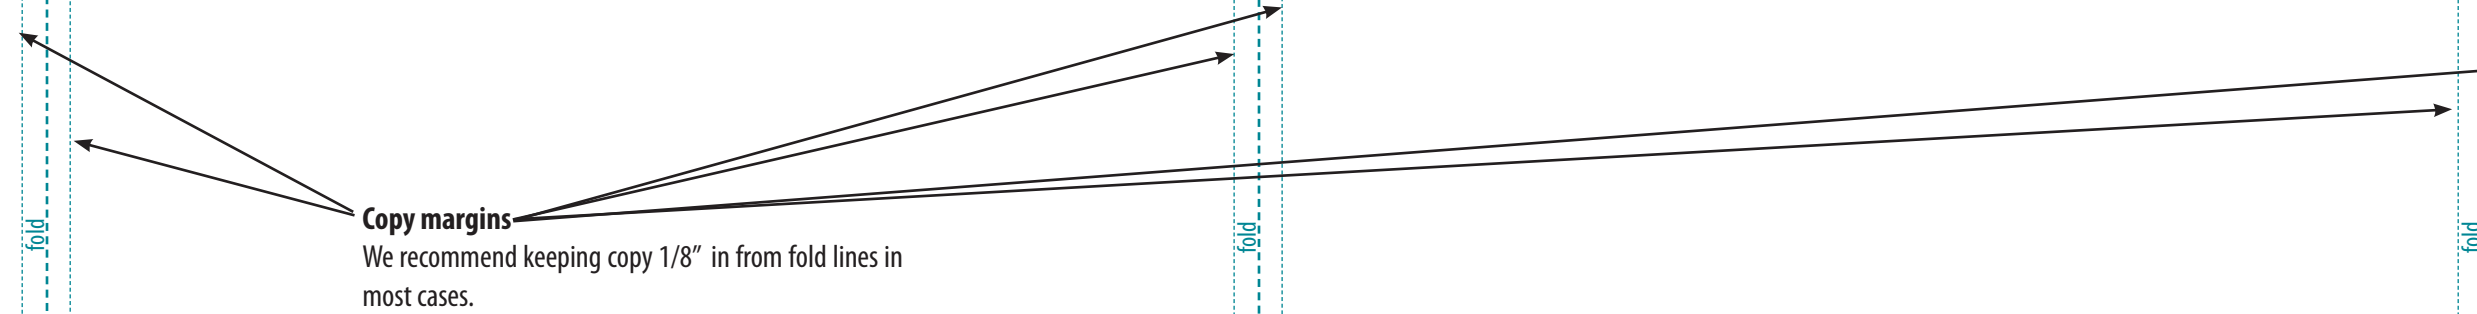

# Conquest Graphics 25.5x11 Double Parallel Fold Newsletter

folds to 6.375x11

**Actual Size is 25.375x11**

Place this template in a separate layer  
in your layout program and delete or turn off  
before sending/exporting your file.

To use this template for the inside  
of your print project, flip it horizontally.

**Inside Panel**  
(this panel is 1/16" smaller than front and back panels)  
6.3125" wide

**Inside Panel**  
(this panel is 1/16" smaller than front and back panels)  
6.3125" wide

**Outside Back Panel**  
6.375" wide

**Outside Front Panel**  
6.375" wide

**Bleed**  
For borderless edges, extend images, photos and/or  
solid background colors 1/8" beyond the edge of the  
page. This area (yellow) will be trimmed during the  
finishing process. It should not contain any information  
you intend to be seen or read.

**Copy margins**  
We recommend keeping copy 1/8" in from fold lines in  
most cases.

**Margin**  
For best results keep text and images that must be seen  
and read at least 1/8" from edge of page.

**Trim**  
Edge of page.