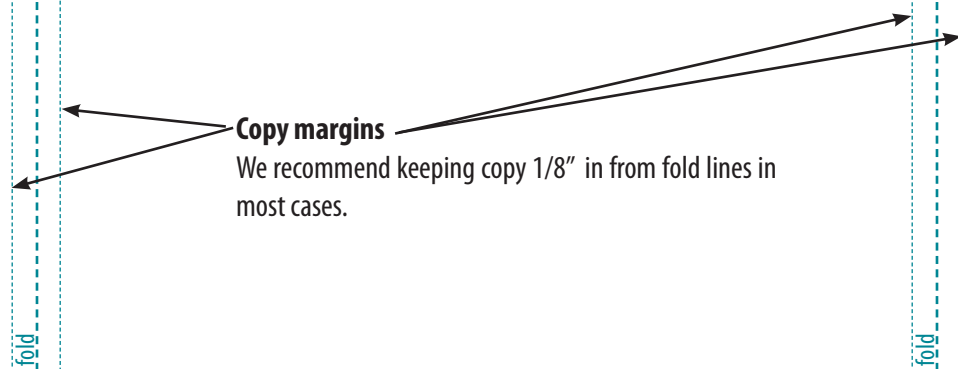

## Conquest Graphics 14x8.5 TriFold Flyer folds to 4.6875x8.5

Place this template in a separate layer  
in your layout program and delete or turn off  
before sending/exporting your file.

To use this template for the inside  
of your print project, flip it horizontally.

**Margin** →  
For best results keep text and images that must be seen  
and read at least 1/8" from edge of page.

**Inside Panel**  
(this panel is 1/16" smaller than front and back panels)  
4.625" wide

**Back Panel**  
4.6875" wide

**Front Panel**  
4.6875" wide

**Copy margins**  
We recommend keeping copy 1/8" in from fold lines in  
most cases.

**Bleed**  
For borderless edges, extend images, photos and/or  
solid background colors 1/8" beyond the edge of the  
page. This area (yellow) will be trimmed during the  
finishing process. It should not contain any information  
you intend to be seen or read.