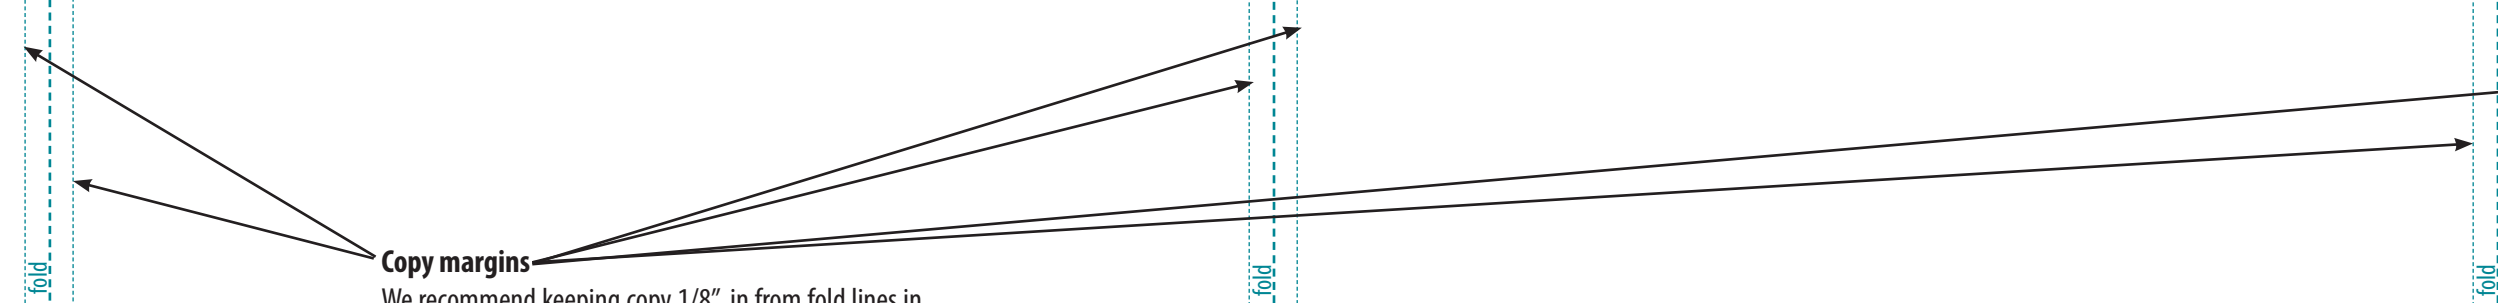

Conquest Graphics 25.5x11 Gate Fold Brochure

folds to 6.375x11

Actual Size is 25.375x11

Place this template in a separate layer
in your layout program and delete or turn off
before sending/exporting your file.

To use this template for the inside
of your print project, flip it horizontally.

Inside Panel
(this panel is 1/16" smaller than front and back panels)
6.25" wide

Outside Back Panel
6.375" wide

Outside Front Panel
6.375" wide

Inside Panel
(this panel is 1/16" smaller than front and back panels)
6.25" wide

Bleed
For borderless edges, extend images, photos and/or
solid background colors 1/8" beyond the edge of the
page. This area (yellow) will be trimmed during the
finishing process. It should not contain any information
you intend to be seen or read.

Copy margins
We recommend keeping copy 1/8" in from fold lines in
most cases.

Trim
Edge of page.

Margin
For best results keep text and images that must be seen
and read at least 1/8" from edge of page.